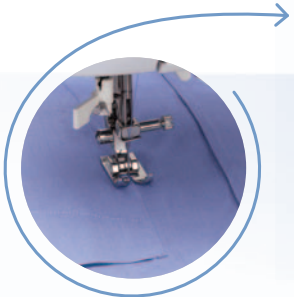

# Endless possibilities. One easy machine.

**60 Built-In Stitches**  
Essential, decorative  
& stretch

**Automatic Needle Threader**  
Sewing's biggest timesaver

**Automatic Stitch Length & Width**  
The right stitch settings every time

**Variable Needle Positions**  
For precise topstitching

**Heavy Duty Metal Frame**  
For skip-free sewing

**4 Fully Automatic 1-Step Buttonholes**  
Professional results at the touch of a button