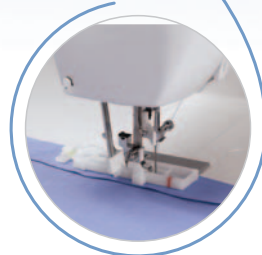

# Endless possibilities. One easy machine.

**60 Built-In Stitches**  
Essential, decorative  
& stretch

**Automatic Needle Threader**  
Sewing's biggest timesaver

**Automatic Stitch Length & Width**  
The right stitch settings every time

**Variable Needle Positions**  
For precise topstitching

**Heavy Duty Metal Frame**  
For skip-free sewing

**4 Fully Automatic 1-Step Buttonholes**  
Professional results at the touch of a button