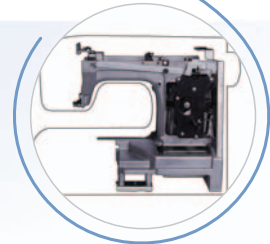

**Variable Needle Positions**  
For precise topstitching

**Heavy Duty Metal Frame**  
For skip-free sewing

**4 Fully Automatic 1-Step Buttonholes**  
Professional results at the touch of a button